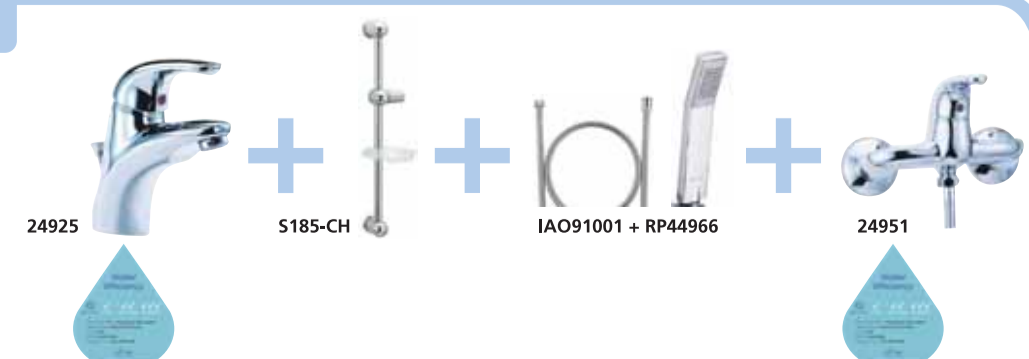

SYNERGY SERIES

EXPOSED SHOWER MIXER PACKAGE
Designer: Tony Spangler
PACKAGE CODE: SY1

ARZO SERIES

EXPOSED BATH MIXER PACKAGE
Designer: Tony Spangler
PACKAGE CODE: AR2

SYNERGY SERIES

EXPOSED BATH MIXER PACKAGE
Designer: Tony Spangler
PACKAGE CODE: SY2

VALKYRIE SERIES

EXPOSED BATH MIXER PACKAGE
Designer: Tony Spangler
PACKAGE CODE: VA1

VERONA SERIES

EXPOSED SHOWER MIXER PACKAGE
Designer: Studio Delta
PACKAGE CODE: VE1

VERONA SERIES

EXPOSED BATH MIXER PACKAGE
Designer: Studio Delta
PACKAGE CODE: VE2