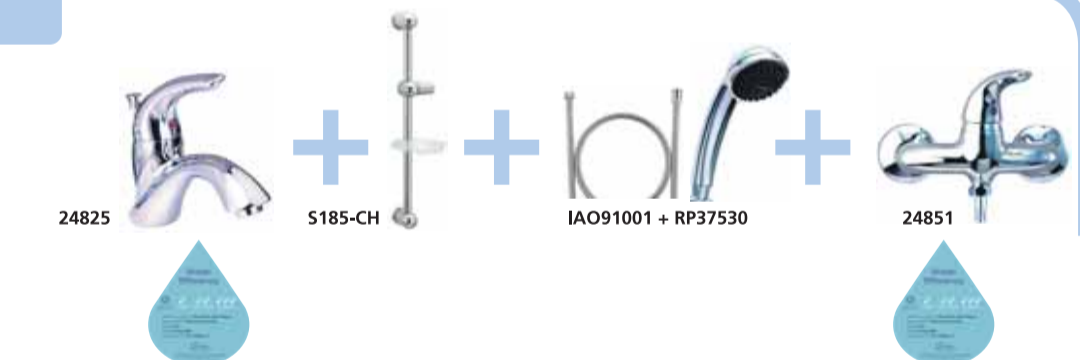

RHYTHM SERIES

EXPOSED BATH MIXER PACKAGE
Designer: Tony Spangler
PACKAGE CODE: RH2

GRAIL SERIES

EXPOSED BATH MIXER PACKAGE
Designer: Tony Spangler
PACKAGE CODE: GR2 (LOOP)

ARZO SERIES

EXPOSED SHOWER MIXER PACKAGE
Designer: Tony Spangler
PACKAGE CODE: AR1

SYNERGY SERIES

EXPOSED SHOWER MIXER PACKAGE
Designer: Tony Spangler
PACKAGE CODE: SY1

ARZO SERIES

EXPOSED BATH MIXER PACKAGE
Designer: Tony Spangler
PACKAGE CODE: AR2

SYNERGY SERIES

EXPOSED BATH MIXER PACKAGE
Designer: Tony Spangler
PACKAGE CODE: SY2