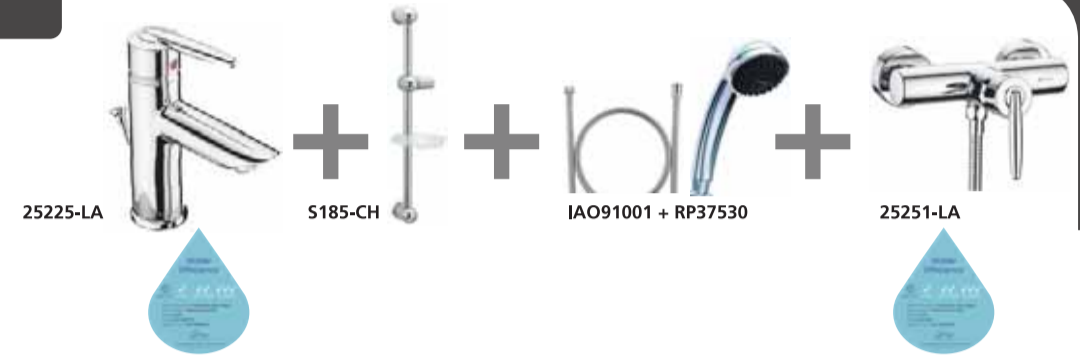

**VIYELA SERIES
DW11023WH**
420 x 420 x 175 mm
Sit on counter washbasin

**VIYELA SERIES
DW11021WH**
530 x 410 x 210 mm
Under-counter washbasin

BATH PROGRAM PACKAGES

FOR BUNGALOWS, APARTMENTS, HOTELS AND SPAS

see what Delta can do

RIVULET SERIES

EXPOSED BATH MIXER PACKAGE
Designer: Victor Hoering
PACKAGE CODE: RI1

VALKYRIE SERIES

EXPOSED BATH MIXER PACKAGE
Designer: Studio Delta
PACKAGE CODE: VA2

RIVULET SERIES

EXPOSED BATH MIXER PACKAGE
Designer: Victor Hoering
PACKAGE CODE: RI2

GRAIL SERIES

EXPOSED SHOWER MIXER PACKAGE
Designer: Tony Spangler
PACKAGE CODE: GR1 (LA)

CUADRADO SERIES

EXPOSED BATH MIXER PACKAGE
Designer: Studio Delta
PACKAGE CODE: CU1