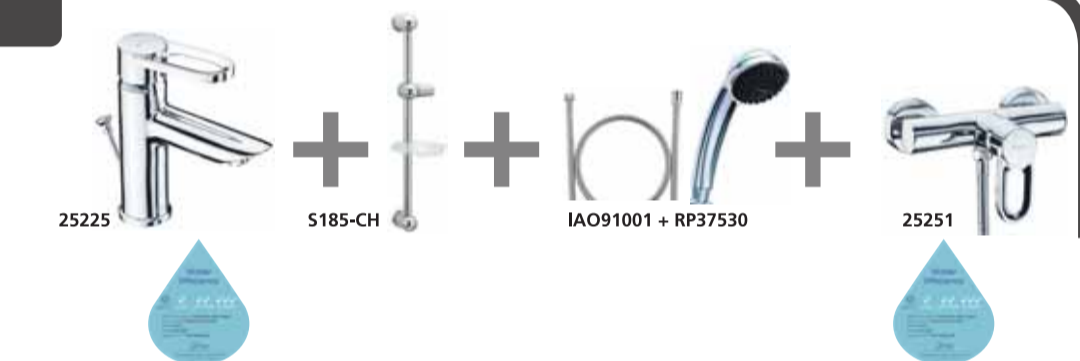

GRAIL SERIES

EXPOSED BATH MIXER PACKAGE
Designer: Tony Spangler
PACKAGE CODE: GR1 (LA)

RHYTHM SERIES

EXPOSED SHOWER MIXER PACKAGE
Designer: Tony Spangler
PACKAGE CODE: RH1

GRAIL SERIES

EXPOSED SHOWER MIXER PACKAGE
Designer: Tony Spangler
PACKAGE CODE: GR1 (LOOP)

RHYTHM SERIES

EXPOSED BATH MIXER PACKAGE
Designer: Tony Spangler
PACKAGE CODE: RH2

GRAIL SERIES

EXPOSED BATH MIXER PACKAGE
Designer: Tony Spangler
PACKAGE CODE: GR2 (LOOP)

ARZO SERIES

EXPOSED SHOWER MIXER PACKAGE
Designer: Tony Spangler
PACKAGE CODE: AR1