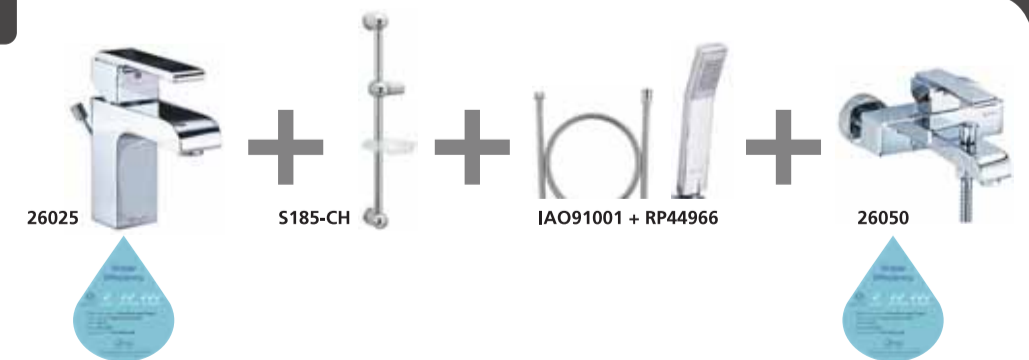

RHYTHM SERIES

EXPOSED BATH MIXER PACKAGE
Designer: Tony Spangler
PACKAGE CODE: RH2

GRAIL SERIES

EXPOSED BATH MIXER PACKAGE
Designer: Tony Spangler
PACKAGE CODE: GR2 (LOOP)

ARZO SERIES

EXPOSED SHOWER MIXER PACKAGE
Designer: Tony Spangler
PACKAGE CODE: AR1

SYNERGY SERIES

EXPOSED SHOWER MIXER PACKAGE
Designer: Tony Spangler
PACKAGE CODE: SY1

ARZO SERIES

EXPOSED BATH MIXER PACKAGE
Designer: Tony Spangler
PACKAGE CODE: AR2

SYNERGY SERIES

EXPOSED BATH MIXER PACKAGE
Designer: Tony Spangler
PACKAGE CODE: SY2