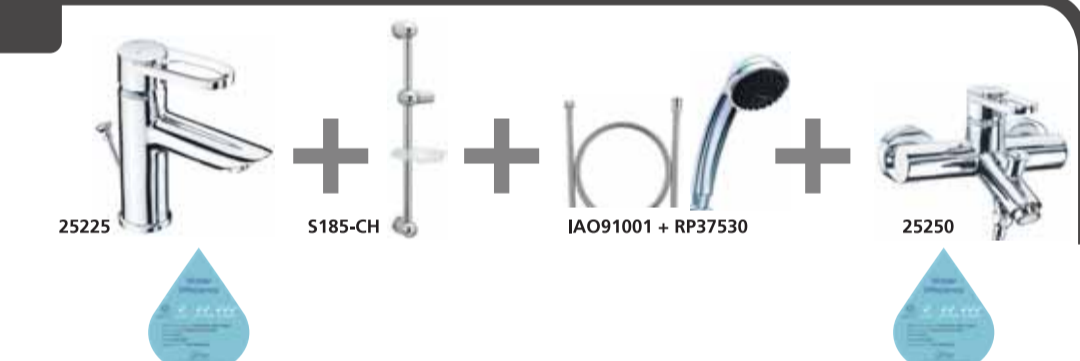

GRAIL SERIES

EXPOSED BATH MIXER PACKAGE
Designer: Tony Spangler
PACKAGE CODE: GR1 (LA)

RHYTHM SERIES

EXPOSED SHOWER MIXER PACKAGE
Designer: Tony Spangler
PACKAGE CODE: RH1

GRAIL SERIES

EXPOSED SHOWER MIXER PACKAGE
Designer: Tony Spangler
PACKAGE CODE: GR1 (LOOP)

RHYTHM SERIES

EXPOSED BATH MIXER PACKAGE
Designer: Tony Spangler
PACKAGE CODE: RH2

GRAIL SERIES

EXPOSED BATH MIXER PACKAGE
Designer: Tony Spangler
PACKAGE CODE: GR2 (LOOP)

ARZO SERIES

EXPOSED SHOWER MIXER PACKAGE
Designer: Tony Spangler
PACKAGE CODE: AR1