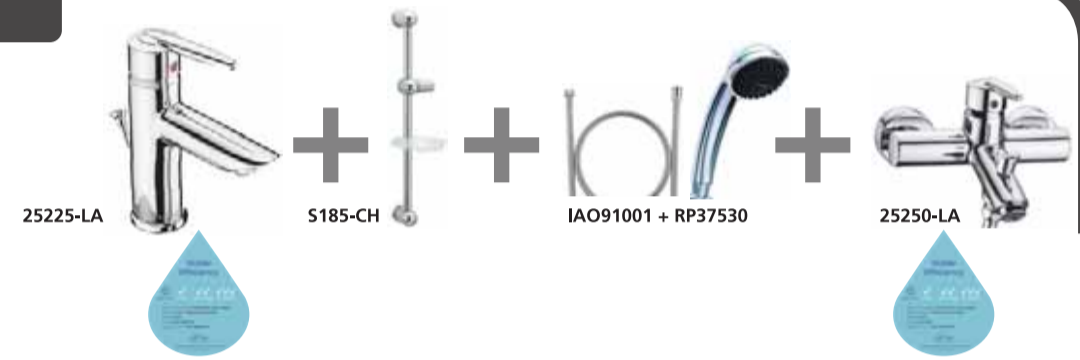

EXPOSED BATH MIXER PACKAGE
Designer: Victor Hoering
PACKAGE CODE: RI2

GRAIL SERIES

EXPOSED SHOWER MIXER PACKAGE
Designer: Tony Spangler
PACKAGE CODE: GR1 (LA)

CUADRADO SERIES

EXPOSED BATH MIXER PACKAGE
Designer: Studio Delta
PACKAGE CODE: CU1

GRAIL SERIES

EXPOSED BATH MIXER PACKAGE
Designer: Tony Spangler
PACKAGE CODE: GR1 (LA)

RHYTHM SERIES

EXPOSED SHOWER MIXER PACKAGE
Designer: Tony Spangler
PACKAGE CODE: RH1

GRAIL SERIES

EXPOSED SHOWER MIXER PACKAGE
Designer: Tony Spangler
PACKAGE CODE: GR1 (LOOP)