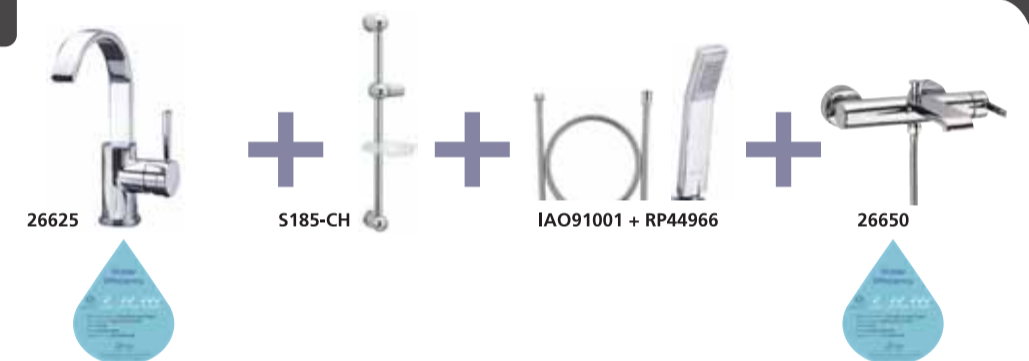

EXPOSED BATH MIXER PACKAGE
Designer: Victor Hoering
PACKAGE CODE: RI2

GRAIL SERIES

EXPOSED SHOWER MIXER PACKAGE
Designer: Tony Spangler
PACKAGE CODE: GR1 (LA)

CUADRADO SERIES

EXPOSED BATH MIXER PACKAGE
Designer: Studio Delta
PACKAGE CODE: CU1

GRAIL SERIES

EXPOSED BATH MIXER PACKAGE
Designer: Tony Spangler
PACKAGE CODE: GR1 (LA)

RHYTHM SERIES

EXPOSED SHOWER MIXER PACKAGE
Designer: Tony Spangler
PACKAGE CODE: RH1

GRAIL SERIES

EXPOSED SHOWER MIXER PACKAGE
Designer: Tony Spangler
PACKAGE CODE: GR1 (LOOP)