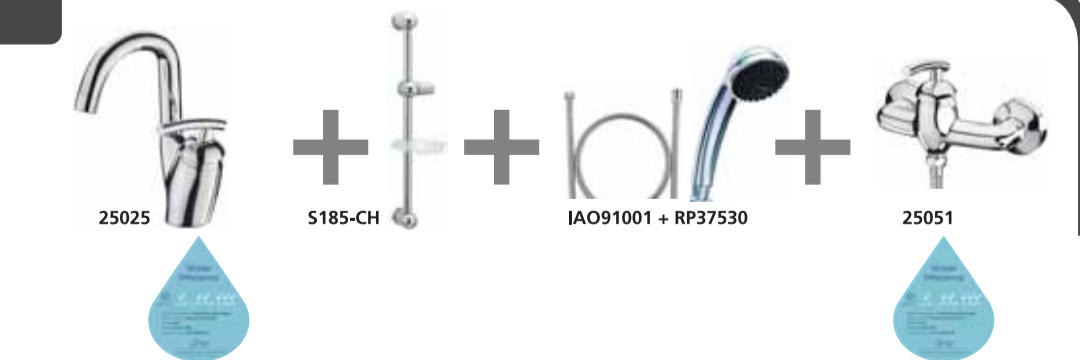

SYNERGY SERIES

EXPOSED SHOWER MIXER PACKAGE
Designer: Tony Spangler
PACKAGE CODE: SY1

ARZO SERIES

EXPOSED BATH MIXER PACKAGE
Designer: Tony Spangler
PACKAGE CODE: AR2

SYNERGY SERIES

EXPOSED BATH MIXER PACKAGE
Designer: Tony Spangler
PACKAGE CODE: SY2

VALKYRIE SERIES

EXPOSED BATH MIXER PACKAGE
Designer: Tony Spangler
PACKAGE CODE: VA1

VERONA SERIES

EXPOSED SHOWER MIXER PACKAGE
Designer: Studio Delta
PACKAGE CODE: VE1

VERONA SERIES

EXPOSED BATH MIXER PACKAGE
Designer: Studio Delta
PACKAGE CODE: VE2