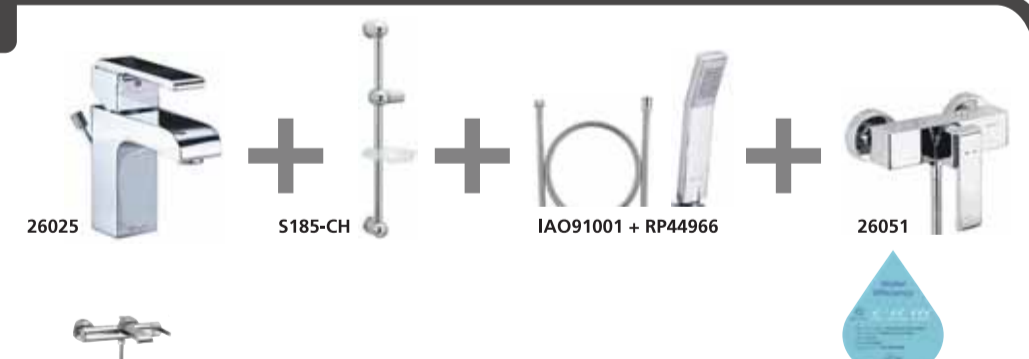

RHYTHM SERIES

EXPOSED BATH MIXER PACKAGE
Designer: Tony Spangler
PACKAGE CODE: RH2

GRAIL SERIES

EXPOSED BATH MIXER PACKAGE
Designer: Tony Spangler
PACKAGE CODE: GR2 (LOOP)

ARZO SERIES

EXPOSED SHOWER MIXER PACKAGE
Designer: Tony Spangler
PACKAGE CODE: AR1

SYNERGY SERIES

EXPOSED SHOWER MIXER PACKAGE
Designer: Tony Spangler
PACKAGE CODE: SY1

ARZO SERIES

EXPOSED BATH MIXER PACKAGE
Designer: Tony Spangler
PACKAGE CODE: AR2

SYNERGY SERIES

EXPOSED BATH MIXER PACKAGE
Designer: Tony Spangler
PACKAGE CODE: SY2