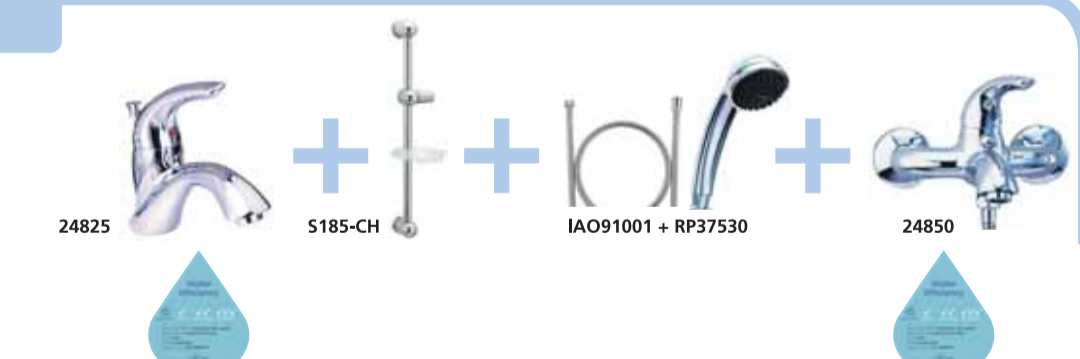

SYNERGY SERIES

EXPOSED SHOWER MIXER PACKAGE
Designer: Tony Spangler
PACKAGE CODE: SY1

ARZO SERIES

EXPOSED BATH MIXER PACKAGE
Designer: Tony Spangler
PACKAGE CODE: AR2

SYNERGY SERIES

EXPOSED BATH MIXER PACKAGE
Designer: Tony Spangler
PACKAGE CODE: SY2